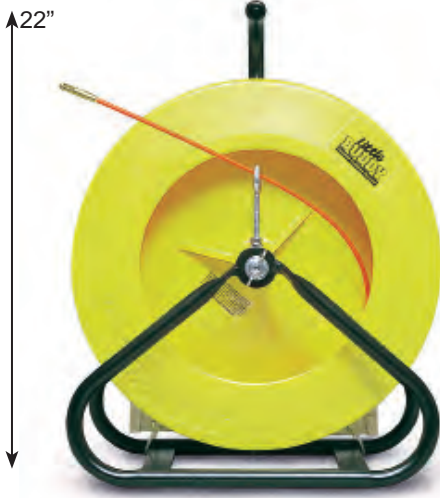

# Little Buddy® Fiberglass Fish Tapes

Fish Conduit .75" to 1.5"

**Little BUDDY®**  
Fiberglass Fish Tape

Lightweight, portable unit typically used for running inside and outside conduit drops as well as home drops from the hand-hole box to a building. Also used for light pole and control wiring or walker ducts.

Operates vertically or horizontally.

Drag brake and safety feed eye to control payout.

- 3/16" OD Fiberglass Rod
- 2.5" Bending Radius
- 300-lb Pull/Tensile Strength
- Accessory Kit included
- Dimensions: 22" x 17" x 7"

**3/16"**  
**OD ROD**  
.130" Core

Part Number	Little Buddy®
10-316-150	150' X 3/16" Little Buddy Fish Tape
10-316-200	200' X 3/16" Little Buddy Fish Tape
10-316-250	250' X 3/16" Little Buddy Fish Tape
10-316-300	300' X 3/16" Little Buddy Fish Tape

Part Number	Little Buddy® Accessories	
10-160	Pulling Eye	Attach to end fitting of rod for pull line attachment to rod
10-162	Flexible Leader w/Pull Eye	Guide rod through bends, sweeps and misalignments
10-163	Flexible Leader w/Ball Tip	
10-140	Splice Repair Kit	Splice Ferrule, Adhesive, Emery Cloth, Instructions
10-146	End Ferrule Repair	End Ferrule, Adhesive, Emery Cloth, Instructions
10-316-AK	Accessory Kit	2 Pulling Eyes, 2 Leaders, Splice Ferrule, 2 End Ferrules, Adhesive, Emery Cloth, Pouch